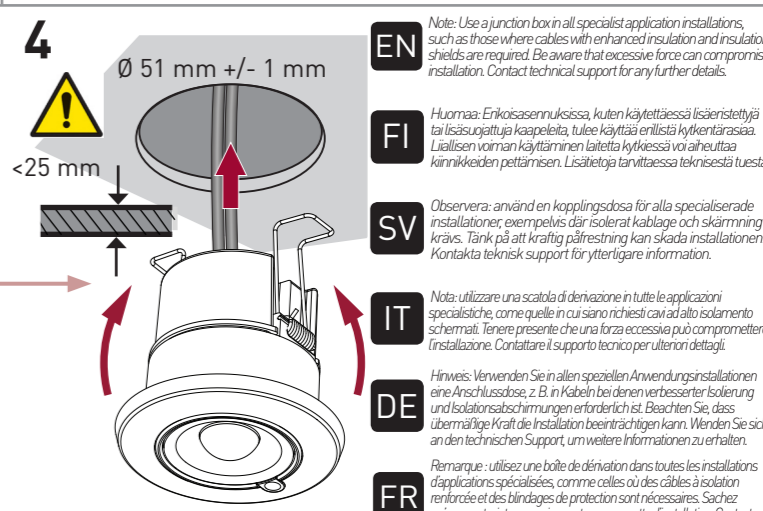

**PIR Sensor (320, 320B, 320D2, 320BD2)
Multisensor (321, 321B, 321D2, 321BD2)**

Installation Guide

Helvar Oy Ab
Keilaranta 5, 02150, Espoo, Finland
www.helvar.com
+358 9 5654 1

Helvar Ltd
Hawley Mill, Hawley Road,
Dartford, Kent, UK
DA2 7SY
www.helvar.com
+44 (0) 1322 617200

7860373 Iss 10
2022-10-19

FI Liiketunnistin (320, 320B, 320D2, 320BD2) & Multisensori (321, 321B, 321D2, 321BD2) Asennusohje

SV PIR Sensor (320, 320B, 320D2, 320BD2) & Multisensor(321, 321B, 321D2, 321BD2) Monteringsanvisning

IT Sensore PIR (320, 320B, 320D2, 320BD2) & Multisensore(321, 321B, 321D2, 321BD2) Guida all'installazione

DE PIR Sensor (320, 320B, 320D2, 320BD2) & Multisensor(321, 321B, 321D2, 321BD2) Installationsanweisung

FR PIR-Sensor (320, 320B, 320D2, 320BD2) & Multi-capteur (321, 321B, 321D2, 321BD2) Guide d'installation