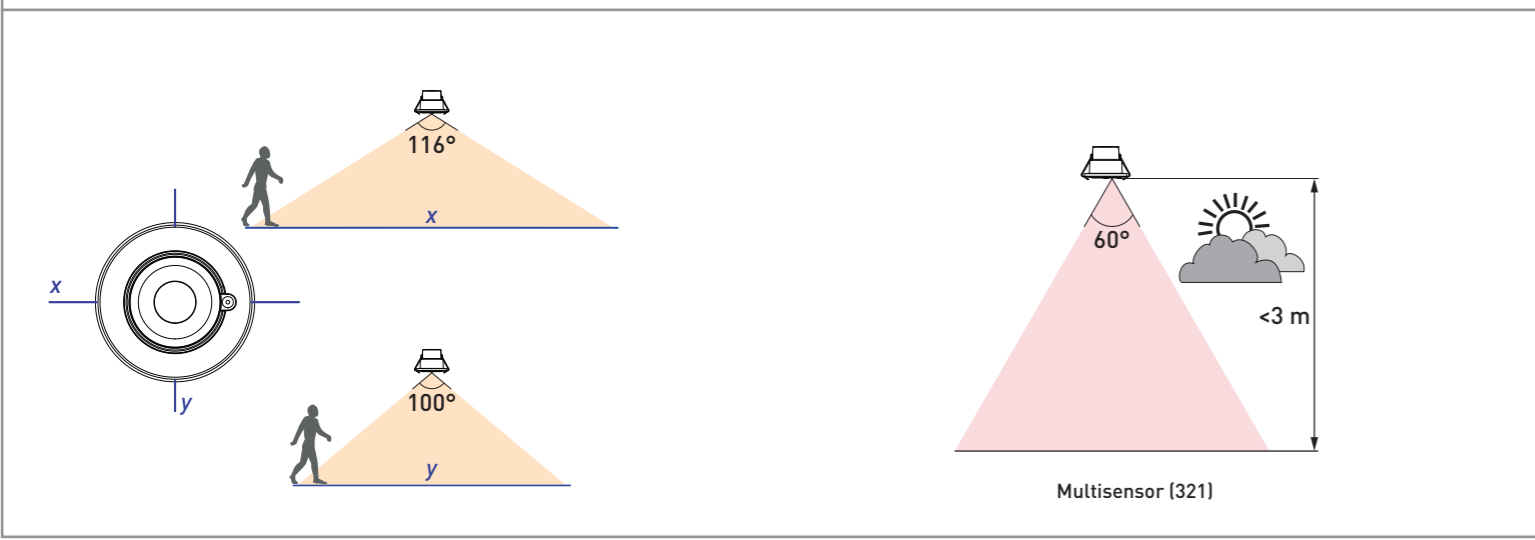

**PIR Sensor (320, 320B, 320D2, 320BD2)
Multisensor (321, 321B, 321D2, 321BD2)**

Installation Guide

Helvar Oy Ab
Keilaranta 5, 02150, Espoo, Finland
www.helvar.com
+358 9 5654 1

Helvar Ltd
Hawley Mill, Hawley Road,
Dartford, Kent, UK
DA2 7SY
www.helvar.com
+44 (0) 1322 617200

7860373 Iss 10
2022-10-19

FI Liiketunnistin (320, 320B, 320D2, 320BD2) & Multisensori (321, 321B, 321D2, 321BD2) Asennusohje

SV PIR Sensor (320, 320B, 320D2, 320BD2) & Multisensor(321, 321B, 321D2, 321BD2) Monteringsanvisning

IT Sensore PIR (320, 320B, 320D2, 320BD2) & Multisensore(321, 321B, 321D2, 321BD2) Guida all'installazione

DE PIR Sensor (320, 320B, 320D2, 320BD2) & Multisensor(321, 321B, 321D2, 321BD2) Installationsanweisung

FR PIR-Sensor (320, 320B, 320D2, 320BD2) & Multi-capteur (321, 321B, 321D2, 321BD2) Guide d'installation