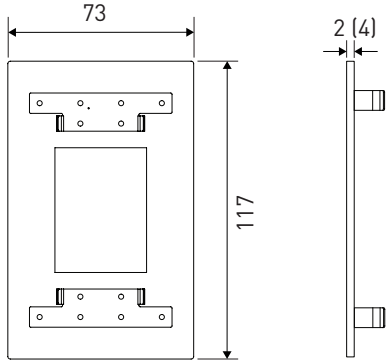

Package contents

Frame