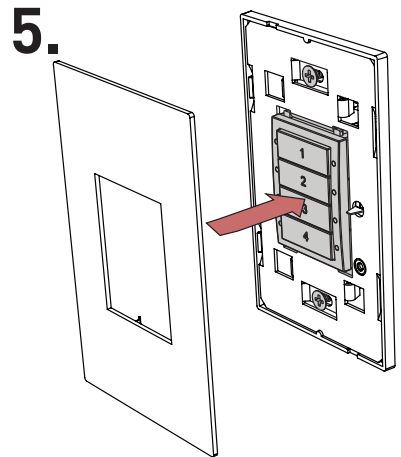

Grid with gasket