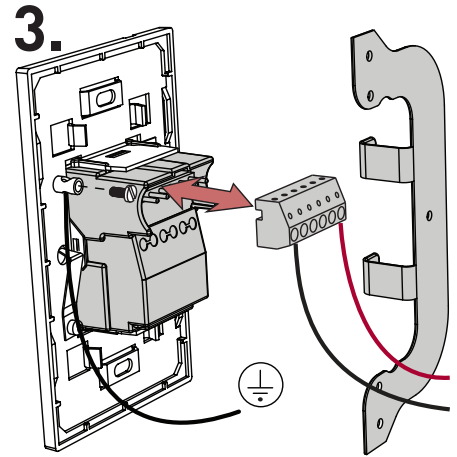

Grid with gasket