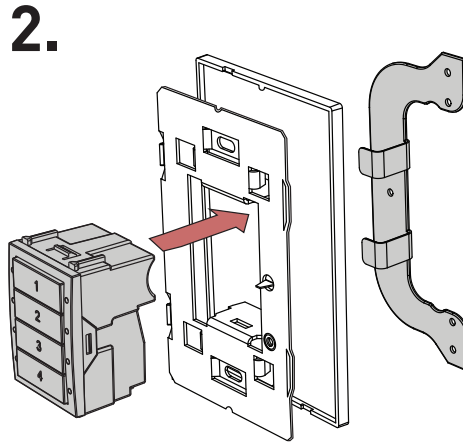

Grid with gasket