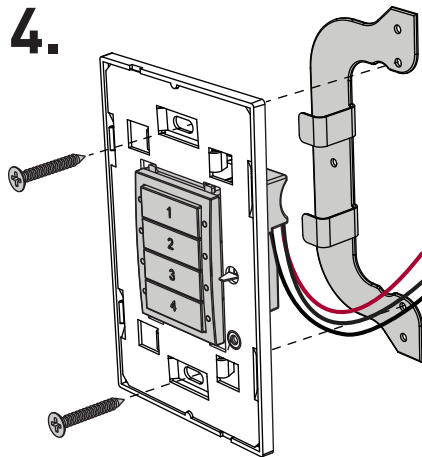

Grid with gasket