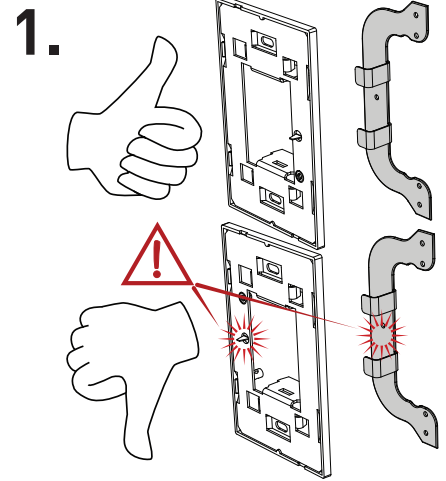

Australian Style Frame Kit (25xx)

Helvar

Installation Guide

Doc. 7860322, issue 2, 2022-11-09

Note: Example shows mounting on a C-clip bracket for illustrative purposes only. Parts in grey are not included in the package.

Technical Data

Dimensions

Stainless steel frame:	73 mm × 117 mm × 2 mm
Glass frame:	73 mm × 117 mm × 4 mm
Grid:	69.2 mm × 112.9 mm × 4.2 mm

Weight

Grid - Net weight:	5.4 g
Stainless steel frame - Net weight:	6.8 g
Glass frame - Net weight:	7 g
Stainless steel frame kit - Shipping weight:	17.2 g
Glass frame kit - Shipping weight:	18 g