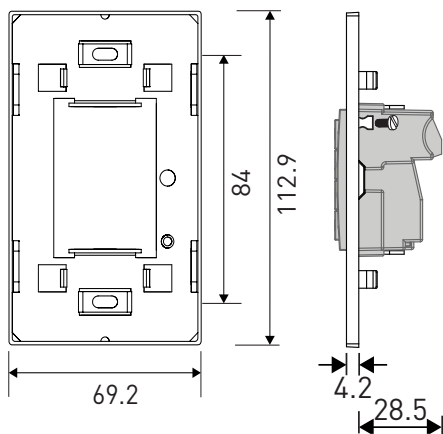

Australian Style Frame Kit (25xx)

Helvar

Installation Guide

Doc. 7860322, issue 2, 2022-11-09

Note: Example shows mounting on a C-clip bracket for illustrative purposes only. Parts in grey are not included in the package.

Technical Data

Dimensions

Stainless steel frame:	73 mm × 117 mm × 2 mm
Glass frame:	73 mm × 117 mm × 4 mm
Grid:	69.2 mm × 112.9 mm × 4.2 mm

Weight

Grid - Net weight:	5.4 g
Stainless steel frame - Net weight:	6.8 g
Glass frame - Net weight:	7 g
Stainless steel frame kit - Shipping weight:	17.2 g
Glass frame kit - Shipping weight:	18 g

Package contents

Frame

Grid with gasket

Helvar Ltd.
Hawley Mill,
Hawley Road
Dartford, Kent
DA2 7SY
UK

www.helvar.com